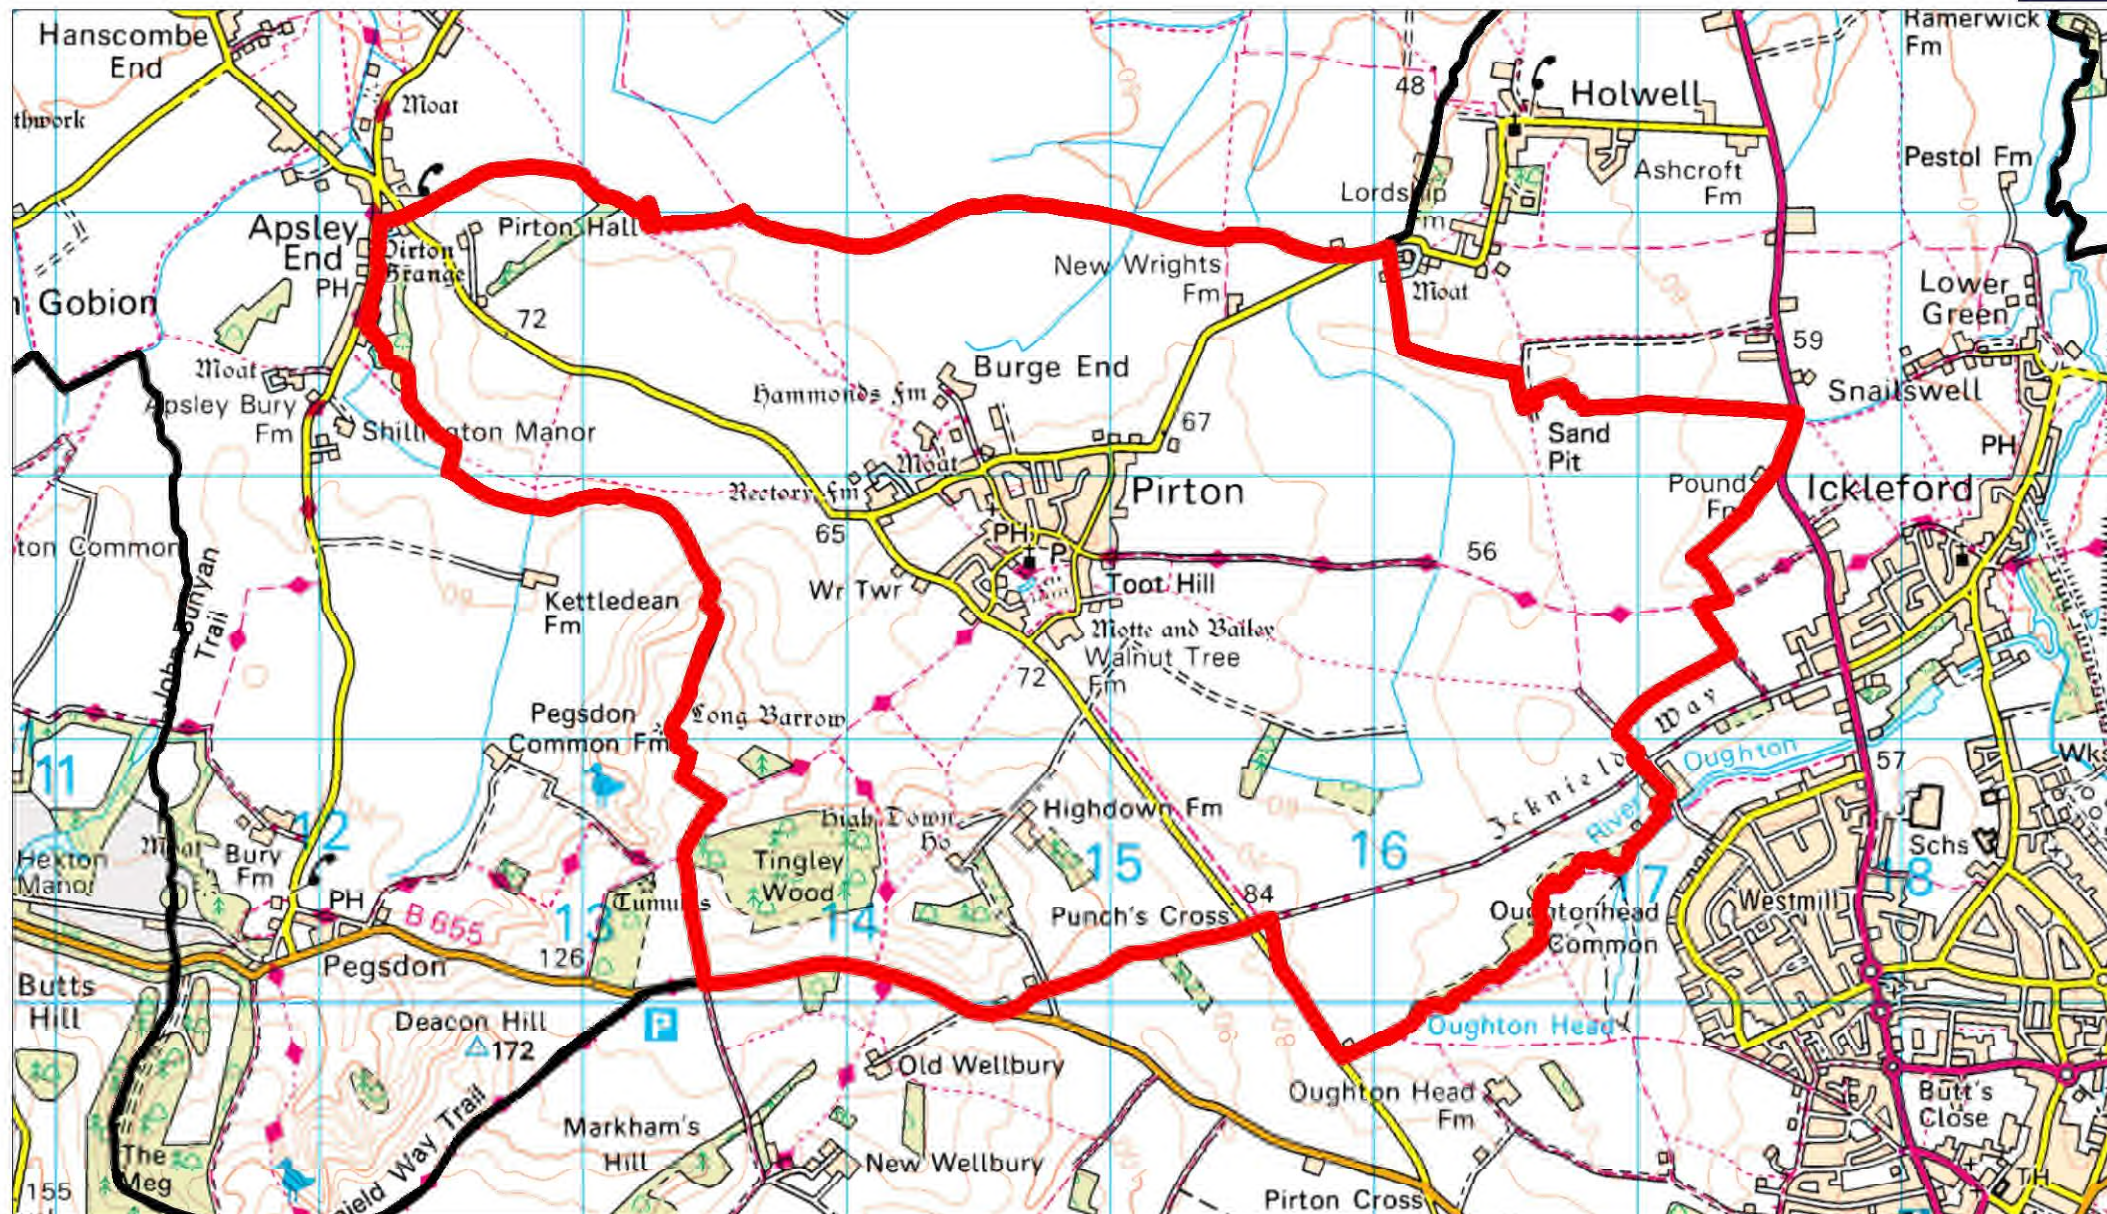

Pirton Neighbourhood Plan Area - Designated January 2014

Scale: 1:30000  
Date: January 2014