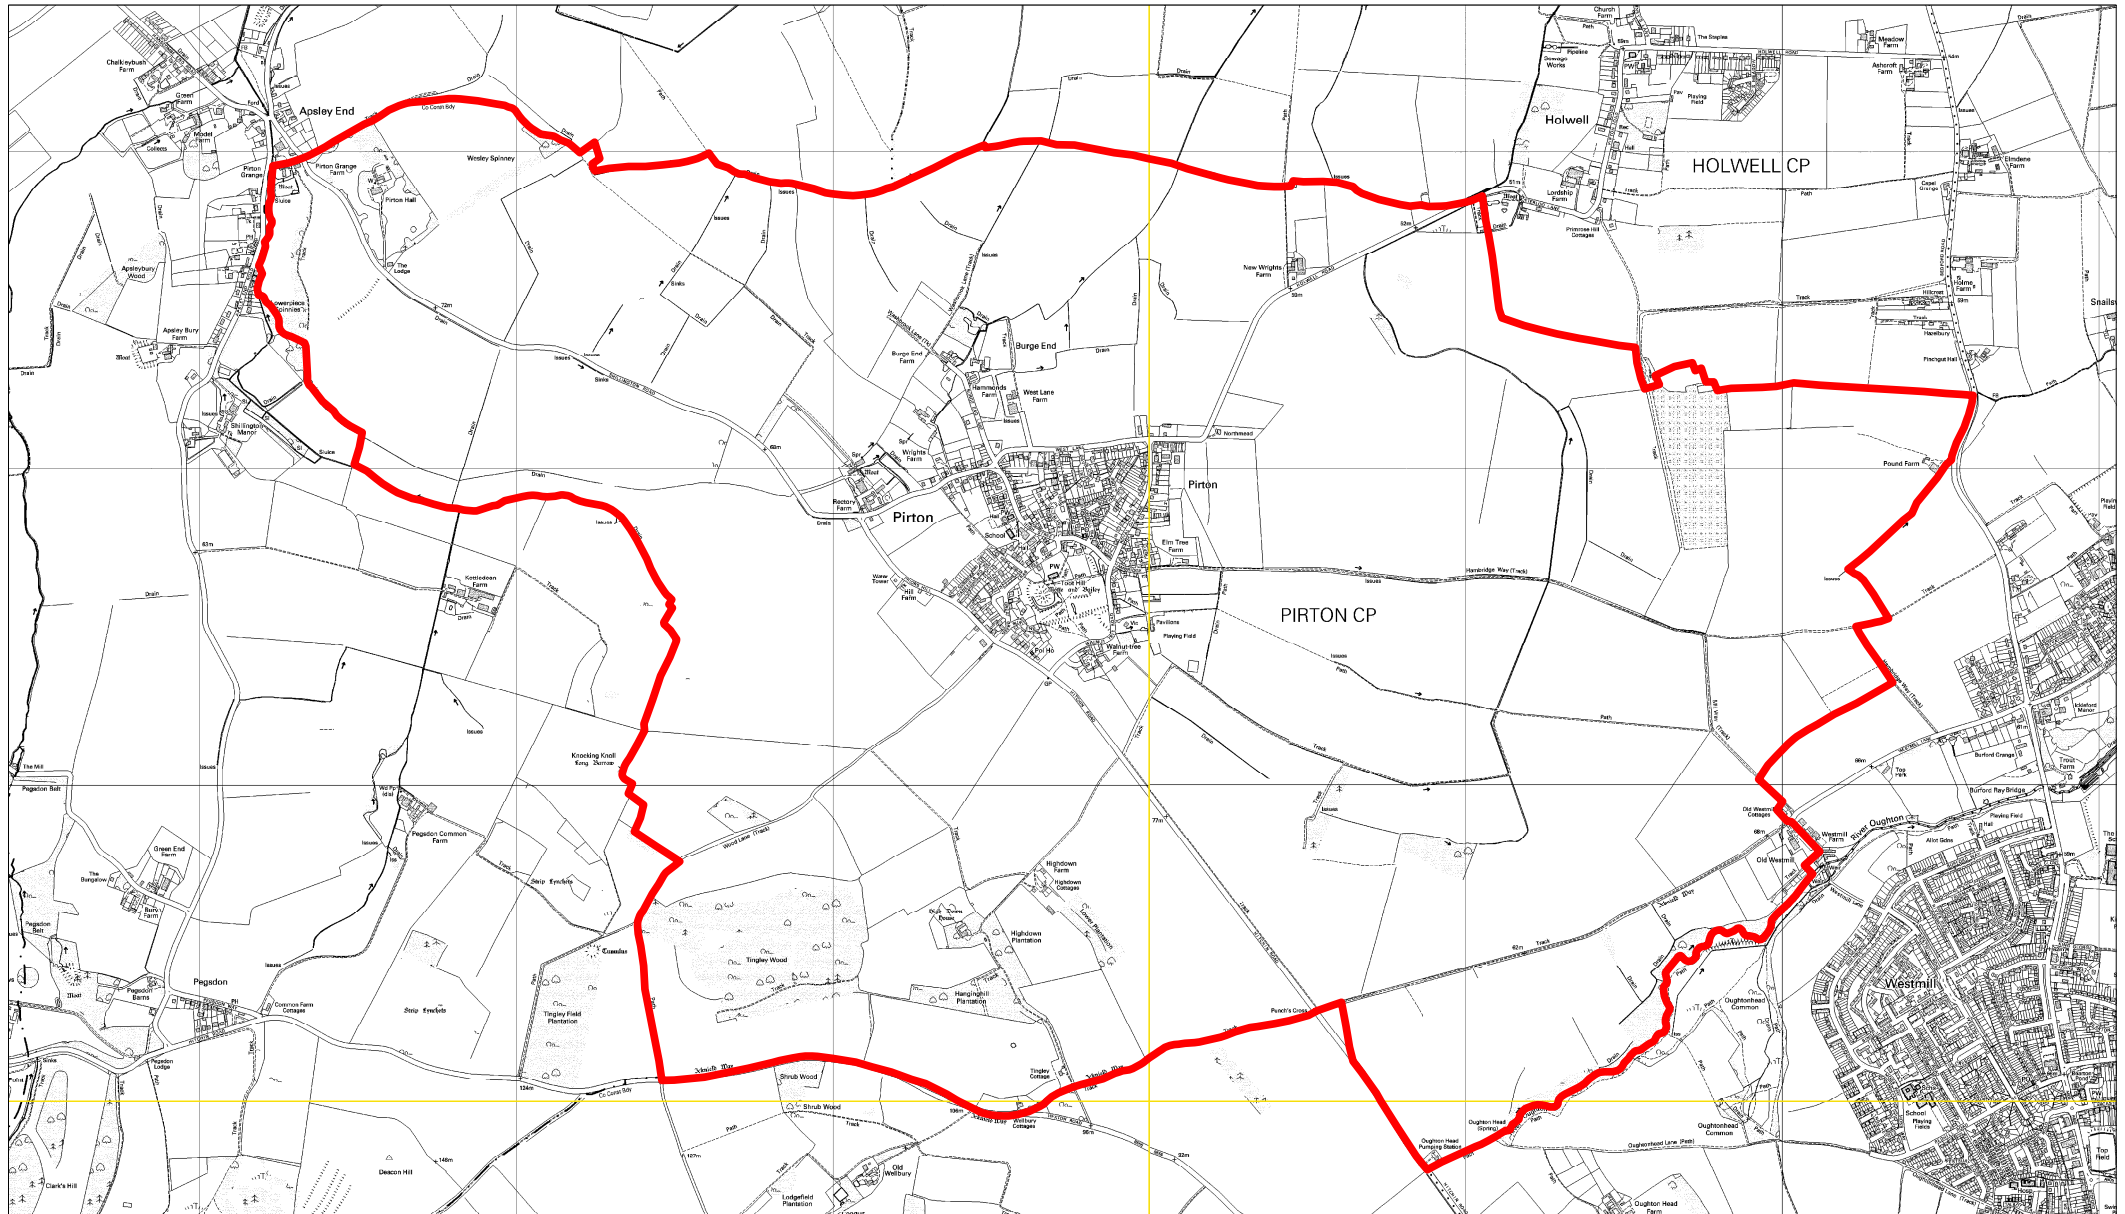

Map of the area to be designated as the Pirton neighbourhood planning area

Scale: 1:25000
Date: 14:01:14